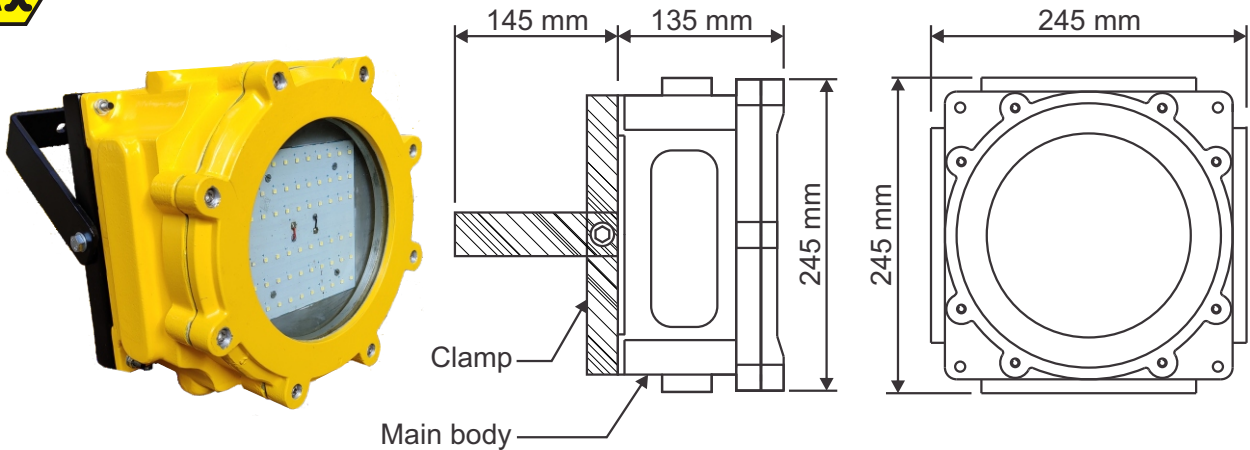

# Flameproof LED Emergency Light 30 / 60 Watt

	SALIENT FEATURES
Input	230 VAC
Wattage	30 / 60 Watts
Moc	LM 6, Aluminum, <b>IP 65</b>
Weight	15 Kg
Light	High bright LED
Light colour	High bright cool white LED
Battery backup	60 minutes
Charging time	8 Hours, charger inbuilt in box
LED heat dispersion	Through internal thermal construction
Viewing angle	120°
Colour Temperature	6500K
LED Life span	50,000 Hrs
Hardware	SS
Coating	Powder coated
Function Type	Automatic ON when power supply OFF
Operating Temp.	50 °C
Cable entry	Max. 2 Nos. - 3/4" ET
Gas group	IIA, IIB, Zone 1 and Zone 2