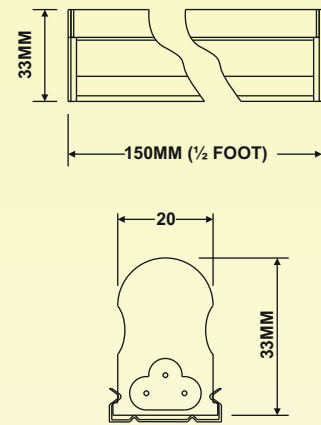

DIMENSIONS

Applications

- Hotels
- Monument & photoframe lighting
- Aquarium lighting
- Technical specification
- Discothecks
- Interior decoration
- Tree grow lighting

Technical specifications

Colour	Watt	Voltage	Current	P. F	Kwh	Lux at 1m	Wt. Gm
Red	1.75	230VAC	21mA	0.36L	0.0017	4.7	60gm
Green	2.75	230VAC	32mA	0.38L	.0027	12.2	60gm
Blue	2.75	230VAC	32mA	0.38L	.0027	8.7	60gm
Warm white	2.75	230VAC	32mA	0.38L	.0027	18.5	60gm
White	2.75	230VAC	32mA	0.38L	.0027	13.1	60gm

All values are under standard working conditions.
All Lights are standardised

SAVE ENERGY SAVE EARTH !